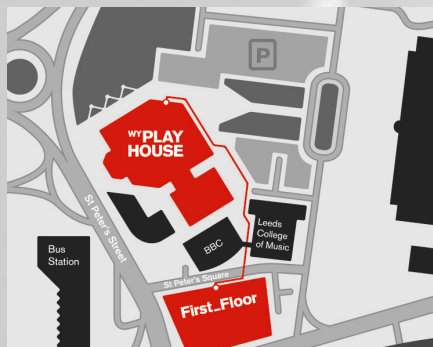

Asmarina Voices

WY PLAY
HOUSE

First_Floor

First Floor, West Yorkshire Playhouse are working alongside the Refugee Council's Health Befriending Network in Leeds, to offer weekly singing sessions for refugee and asylum seeking women with professional artist and musician Sophie Jennings.

Come together and share in the joy of singing every Friday from 1pm – 2pm from the 1st February – 22nd March. Feel free to bring young children as we will provide an on site crèche.

Asmarina Voices is part of the Welcoming the World programme as part of the West Yorkshire Playhouse's production of Refugee Boy. As part of this project we will be performing at the Refugee Boy Open Days on the 16th and 23rd March.

We look forward to starting this project and if you have any questions before we start please get in touch with Rose at the Refugee Council on 07943128859 or Gaby at First Floor on 0113 2455252.

Getting to First Floor:

First Floor is very close to West Yorkshire Playhouse, over the road from the Bus Station. It is opposite BBC Yorkshire, next door to Yorkshire Dance and directly above The Wardrobe Bar & Jazz Club. Look for the bright red door!

Online wyp.org.uk (click 'Join In')
Email firstfloor@wyp.org.uk
Call 0113 245 5252
Text 07595 082045

First Floor
6 St Peter's Building
St Peter's Square
Leeds LS9 8AH